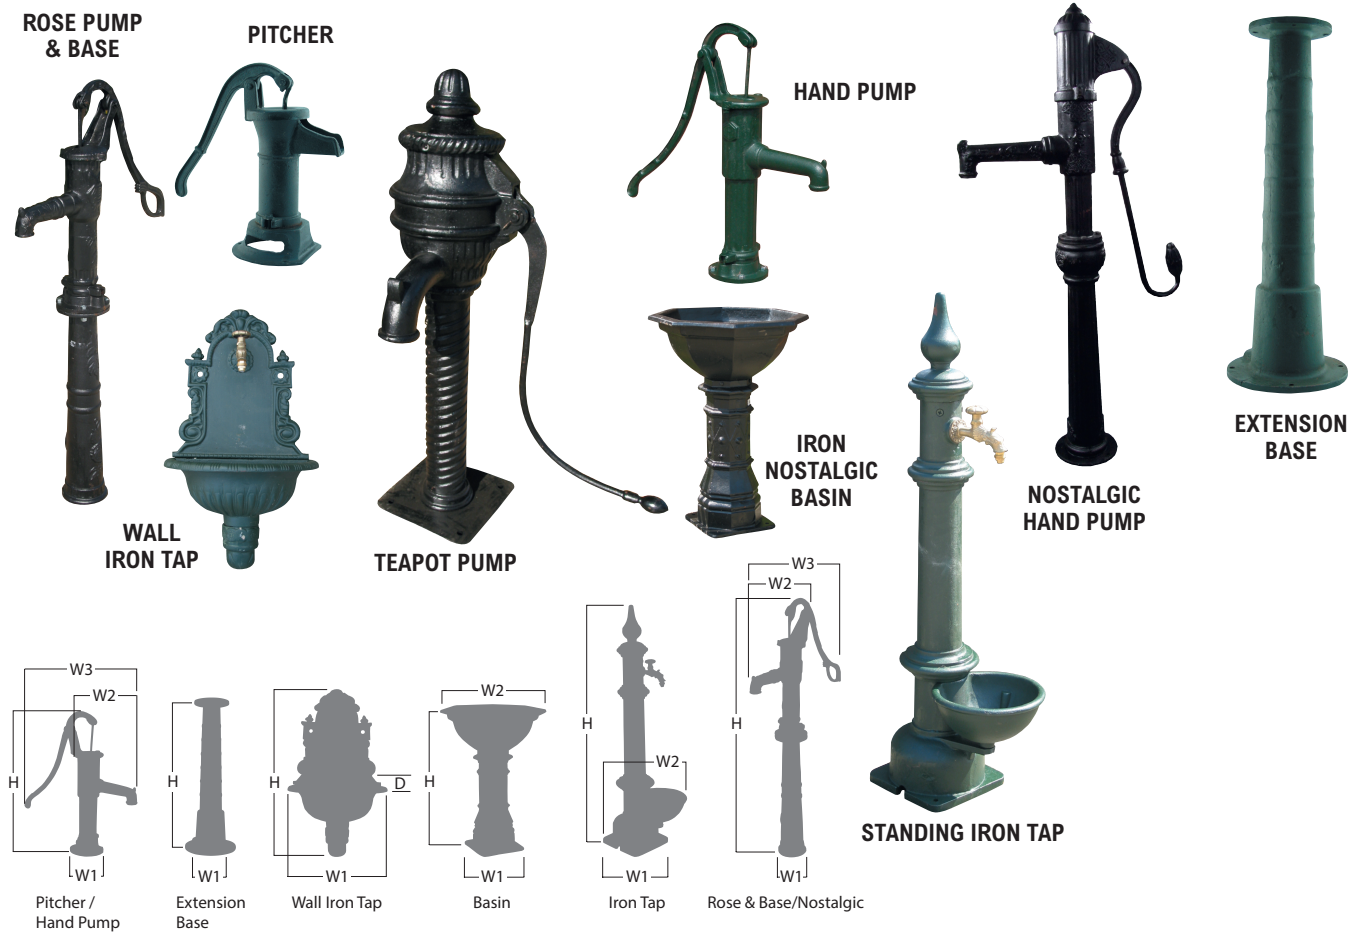

GARDEN PUMPS

CAST IRON "VILLAGE" PUMPS

IDEAL GARDEN DECORATION – HAND WORKING – 7M SUCTION IF USED WITH FOOTVALVE

E

MODEL	Kg	Hmm	W1 mm	W2 mm	W3 mm	CODE	PRICE
PITCHER PUMP (SINK TYPE)	6	390	165	190	340	050-230	
HAND PUMP	16	640	160	330	650	050-232	
EXTENSION BASE HAND PUMP	19	690	240	–	–	050-234	
90° WALL FLANGE FOR HAND PUMP	2	–	–	–	–	050-236	
ROSE PUMP	17	640	160	330	650	050-11404	
ROSE BASE	19	690	240	–	–	050-11405	
TEAPOT PUMP	82	1180	300	400	600	050-11408	
STANDING IRON TAP	47	1220	260	400	–	050-15121	
WALL IRON TAP	17	700	430	230 deep	–	050-15131E	
IRON NOSTALGIC BASIN	32	645	210	430	–	050-15104	
NOSTALGIC HAND PUMP	50	1540	150	600	750	050-11409	

COMMON SPARE PARTS FOR CAST IRON VILLAGE PUMPS

E

PART	TO SUIT	CODE	PRICE
LEATHER WASHER 75MM	PITCHER, HAND, ROSE & NOSTALGIC PUMP	050-245	
LEATHER WASHER 90MM	TEEPOT PUMP	050-11018	
PLUNGER C/W 75MM WASHER	PITCHER, HAND, ROSE & NOSTALGIC PUMP	050-11015	
PLUNGER C/W 90MM WASHER	TEEPOT PUMP	050-11045	

LEATHER WASHER

PLUNGER C/W LEATHER WASHER